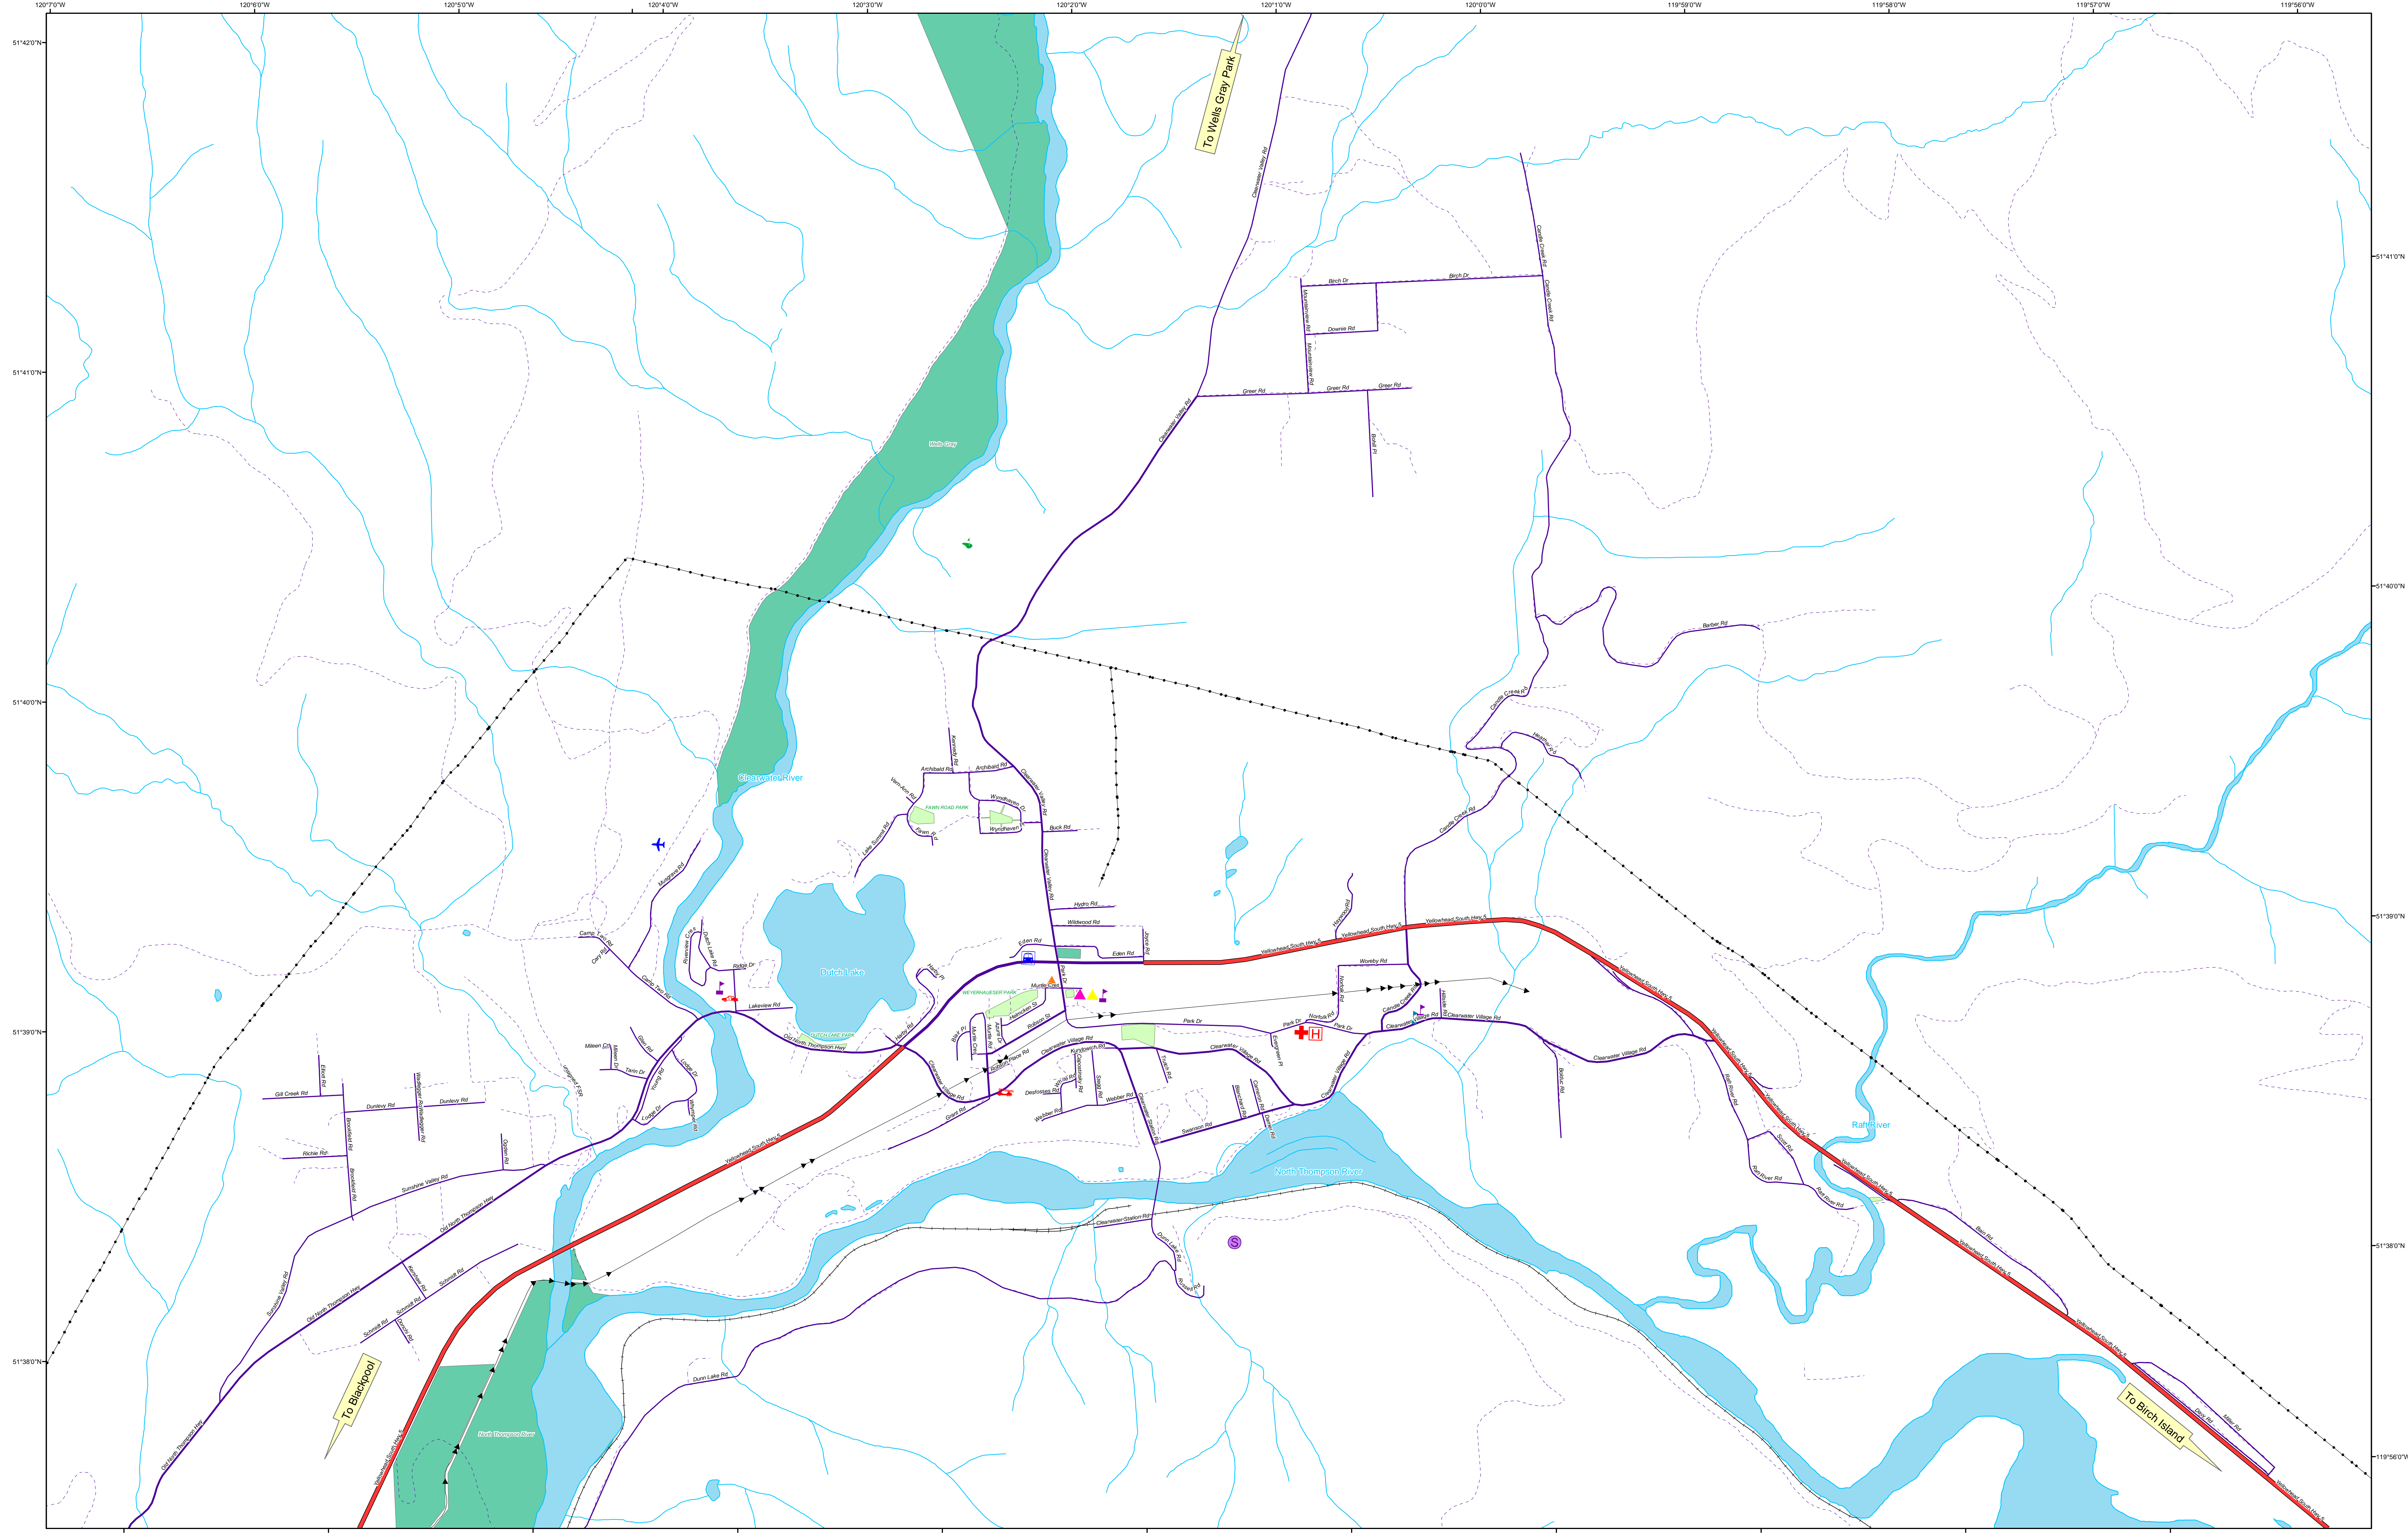

THOMPSON-NICOLA REGIONAL DISTRICT Clearwater Road Map

THOMPSON-NICOLA REGIONAL DISTRICT
 Map Created By:
 Development Services Department
 Mapping Section
 300 - 465 Victoria Street
 Kamloops, British Columbia
 Canada V2C 2A9
 Tel. (250) 377-8673 Fax. (250) 372-5048
 H:\project\RoadMaps\Clearwater_Roadmap_May2004_Ansi_E_44X34_Landscape.mxd

Projection: Albers Equal Conic
 Datum: NAD83
 Data Sources:
 Composite Cadastral - TNRD
 Administrative Boundary - TNRD
 Road Atlas - GIS Innovations Ltd.
 TRIM - Integrated Cadastral Initiative Society (ICIS)
 First Nations Reserve - ICIS
 Parks and Protected Areas - BC Parks
 Regional and Community Parks - TNRD