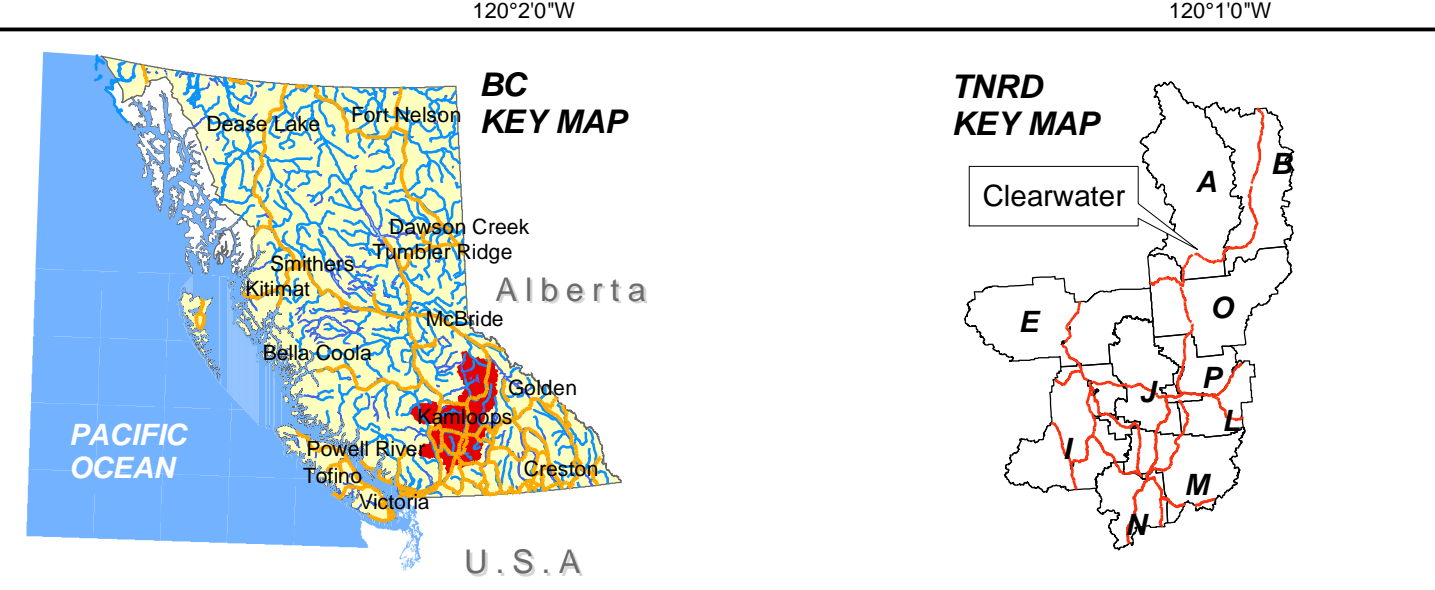

THOMPSON-NICOLA REGIONAL DISTRICT Clearwater Road Map

THOMPSON-NICOLA REGIONAL DISTRICT
 Map Created By:
 Development Services Department
 Mapping Section
 300 - 465 Victoria Street
 Kamloops, British Columbia
 Canada V2C 2A9
 Tel. (250) 377-8673 Fax. (250) 372-5048
 H:\project\RoadMaps\Clearwater_Roadmap_May2004_Ansi_E_44X34_Landscape.mxd

Projection: Albers Equal Conic
 Datum: NAD83
 Data Sources:
 Composite Cadastral - TNRD
 Administrative Boundary - TNRD
 Road Atlas - GIS Innovations Ltd.
 TRIM - Integrated Cadastral Initiative Society (ICIS)
 First Nations Reserve - ICIS
 Parks and Protected Areas - BC Parks
 Regional and Community Parks - TNRD