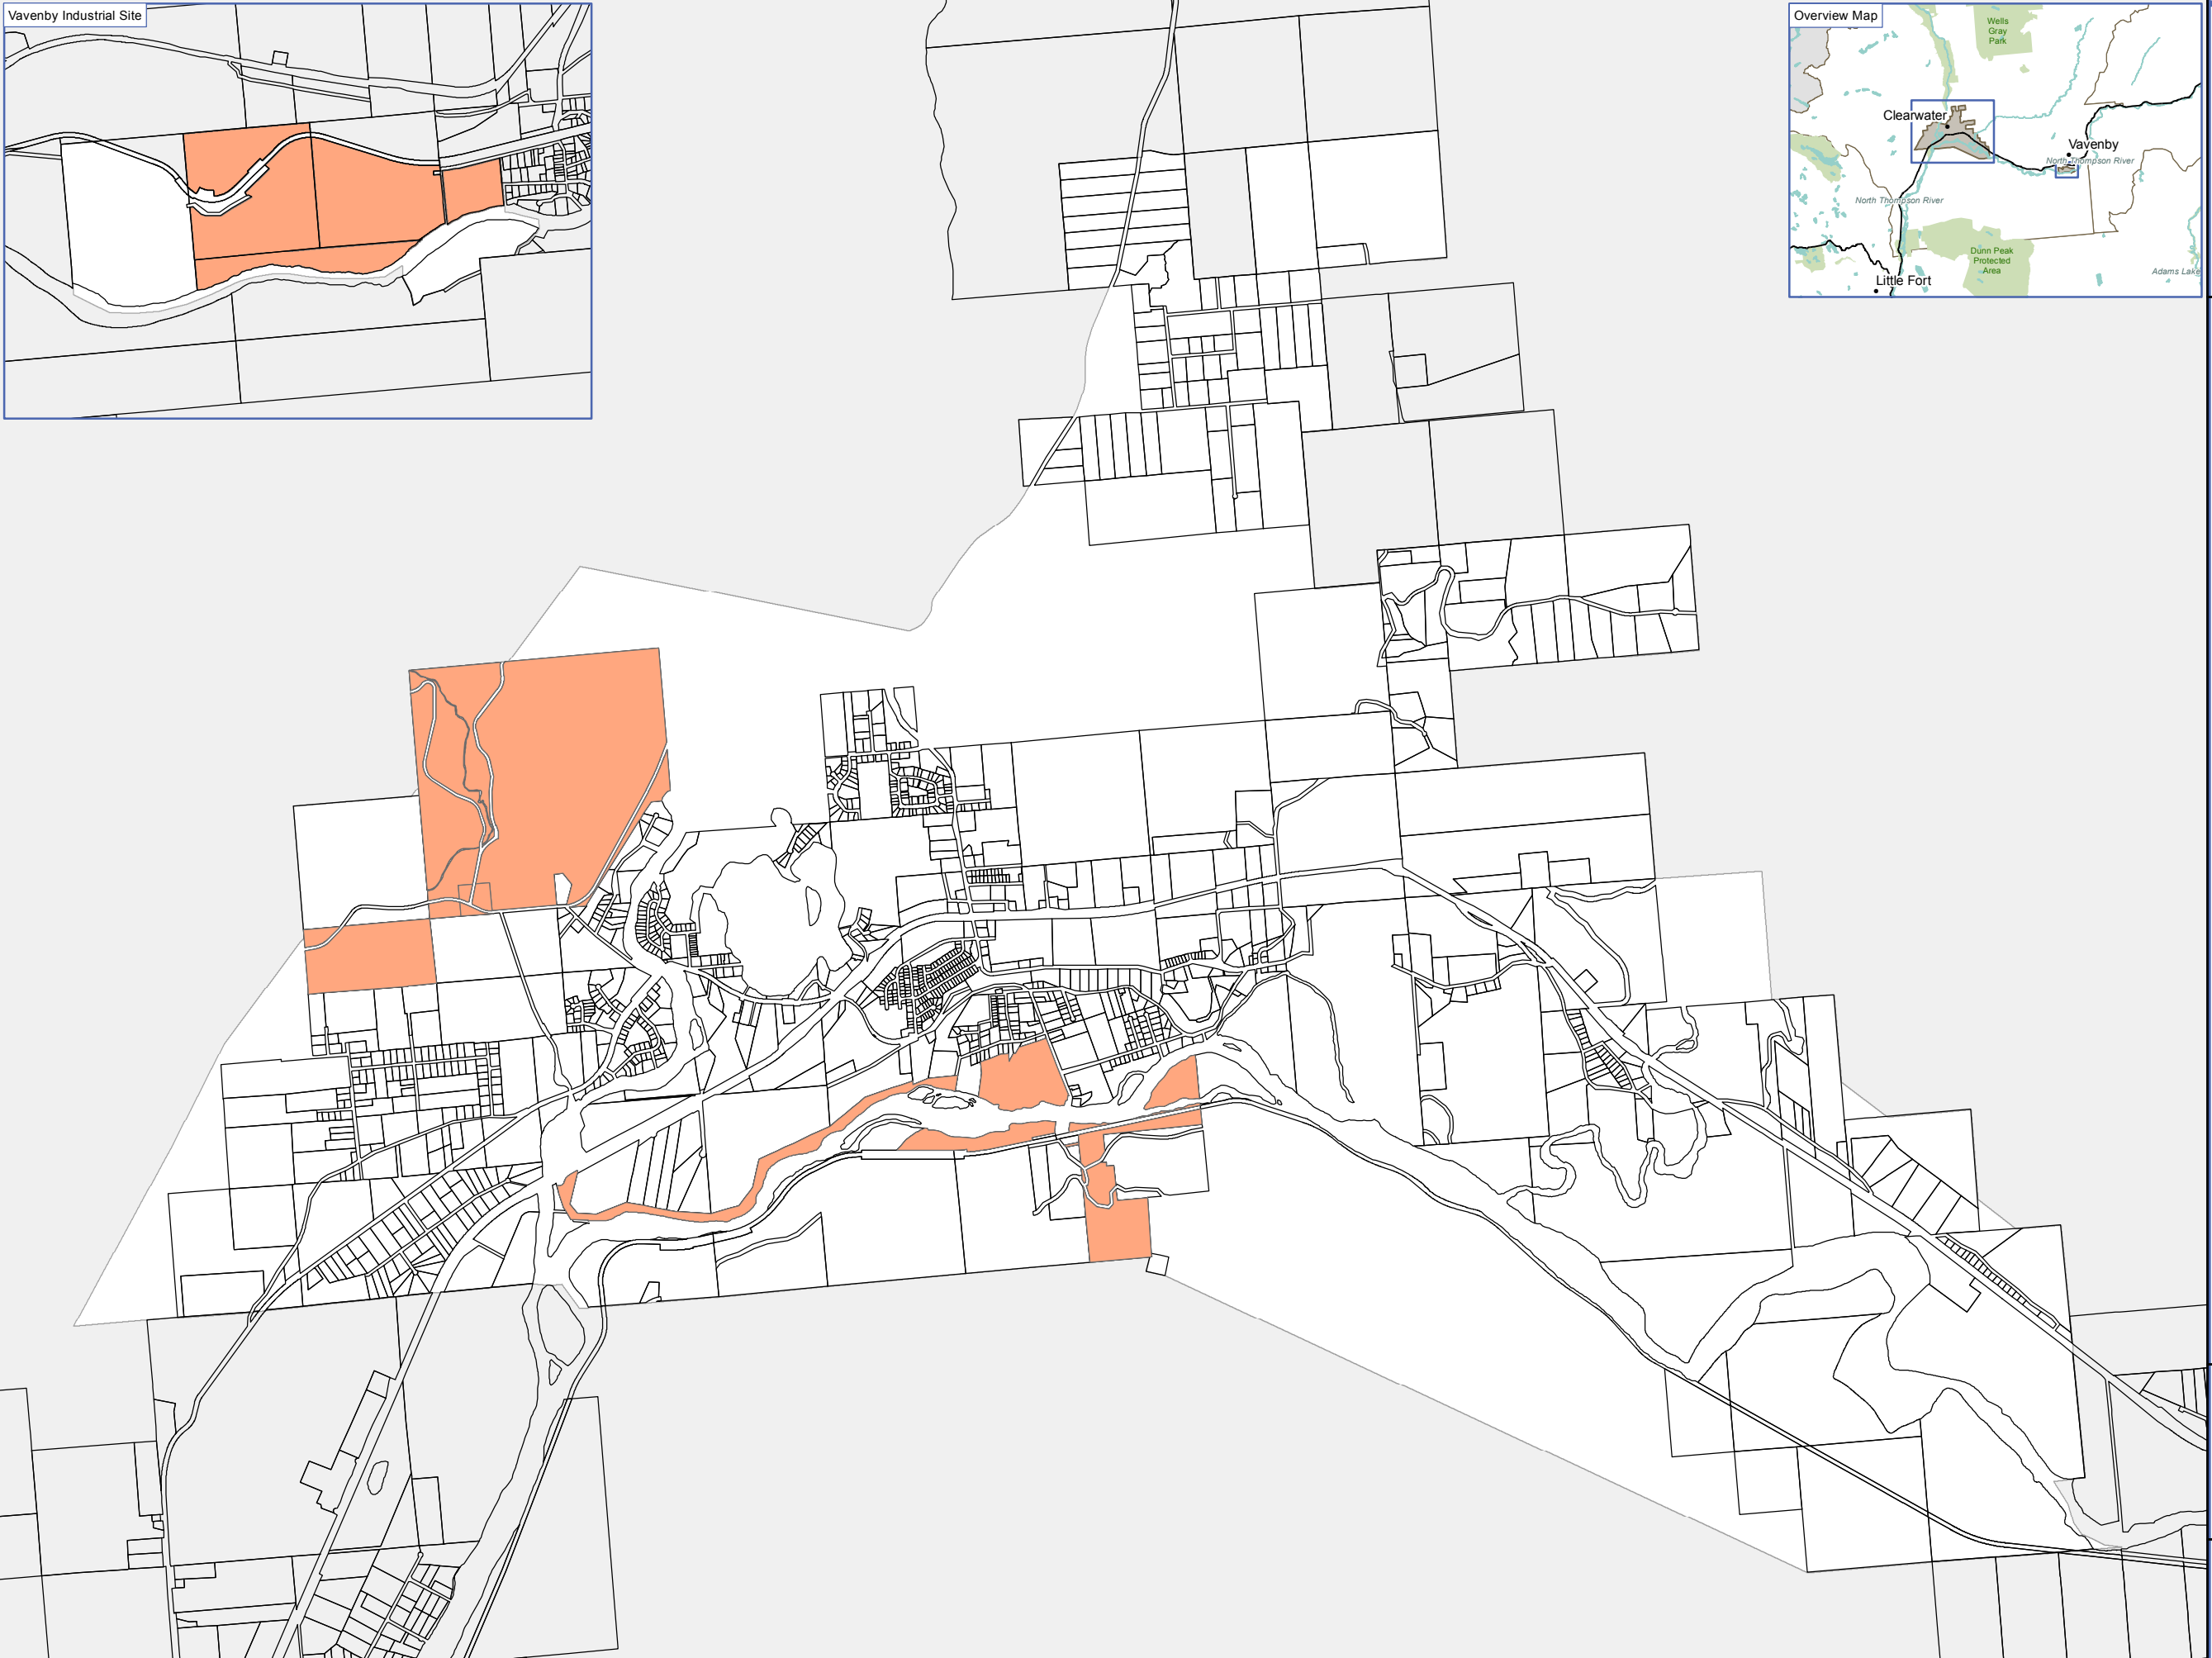

DISTRICT OF CLEARWATER

- LEGEND**
-  Property
 -  Industrial Lands

Scale: 1:40,000
0 250 500 1,000 Metres
Projection: Albers Equal Area Conic
Datum: UTM NAD 83
Date: 09/01/2014